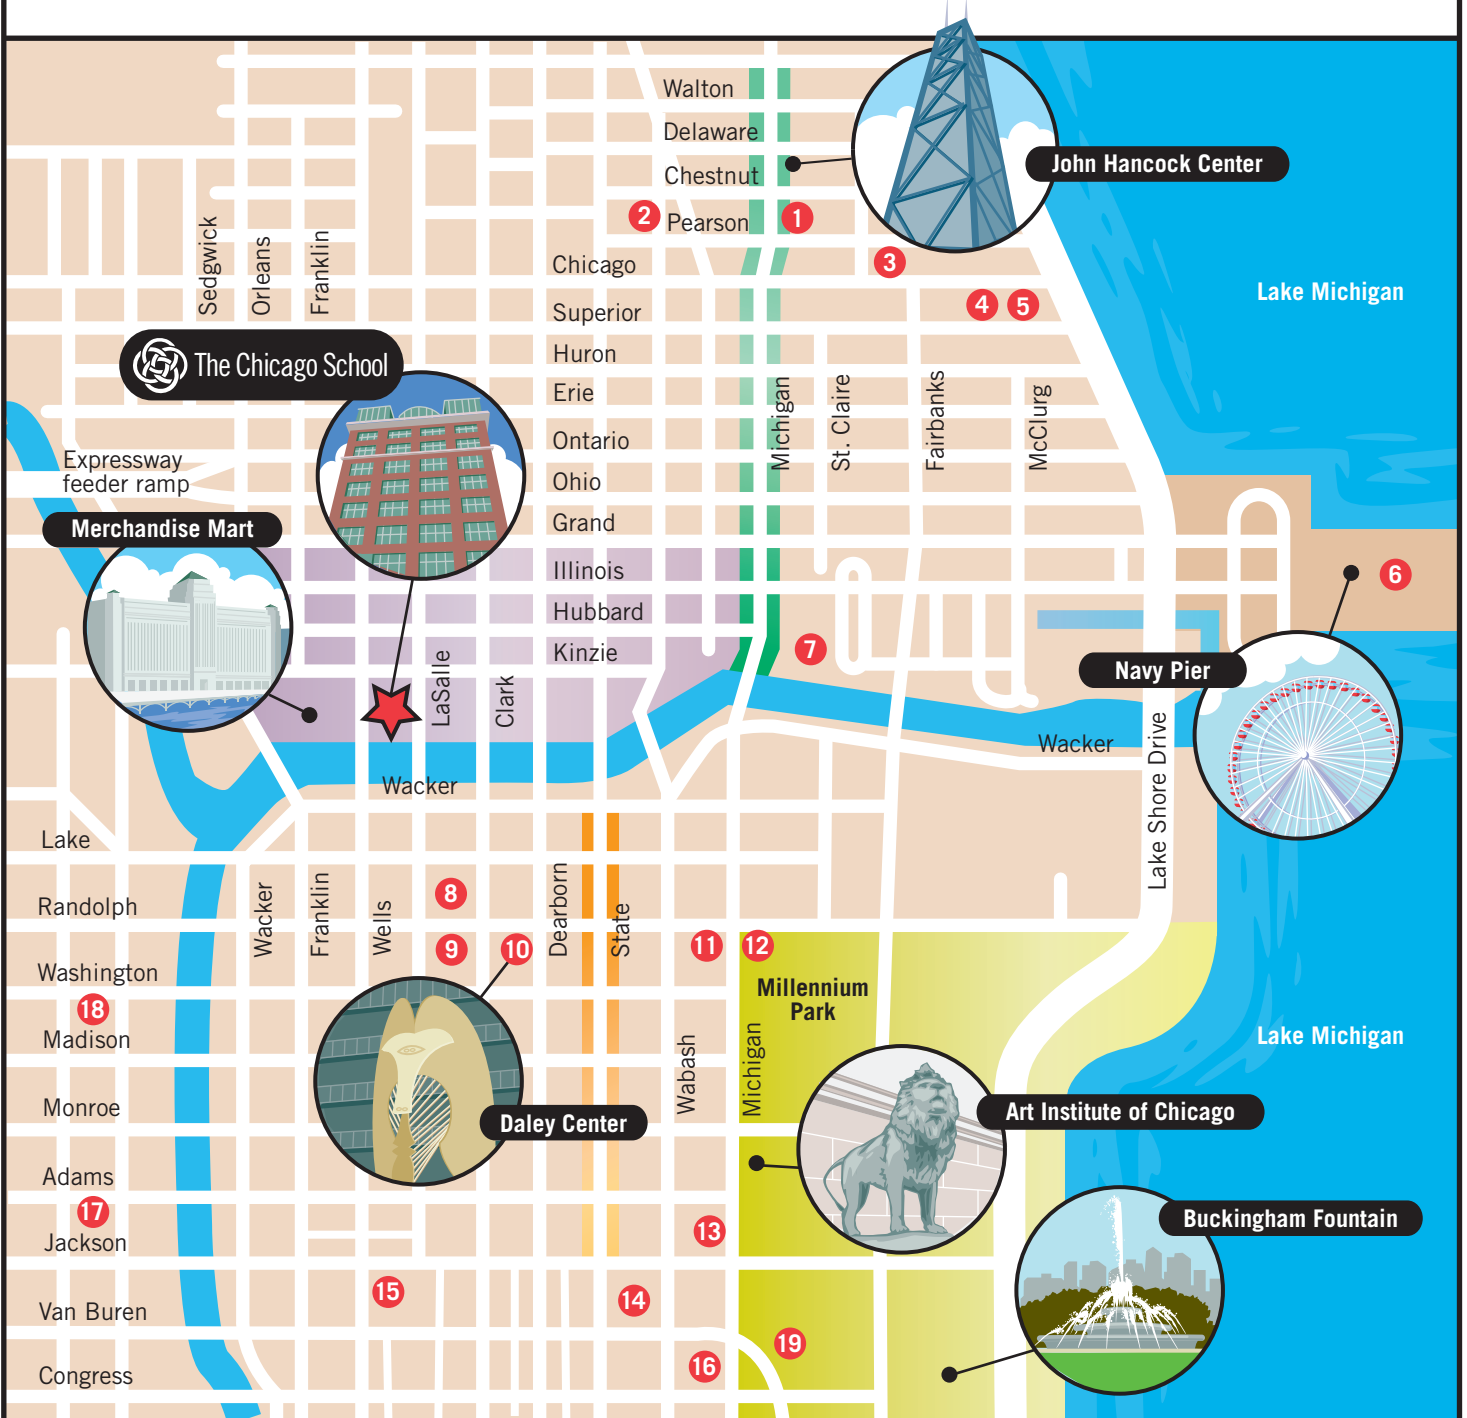

1. Water Tower Place
2. Loyola University
3. Museum of Contemporary Art
4. Northwestern University
5. Northwestern Memorial Hospital
6. Chicago Childrens Museum
7. University of Chicago Gleacher Center
8. State of Illinois Center

9. City Hall
10. Daley Center
11. Randolph St. Metra Station
12. Metra Electric South Shore Line
13. Symphony Center
14. DePaul University
15. Chicago Board of Trade
16. Roosevelt University

17. Union Station
  18. Metra Ogilvie Transportation Center
  19. Van Buren Street Metra Station below ground
-  State Street Shopping Area
  -  North Michigan Shopping Area
  -  Grant Park
  -  River North

For city bus and rail routes, schedules and trip planner visit [www.transitchicago.com](http://www.transitchicago.com)